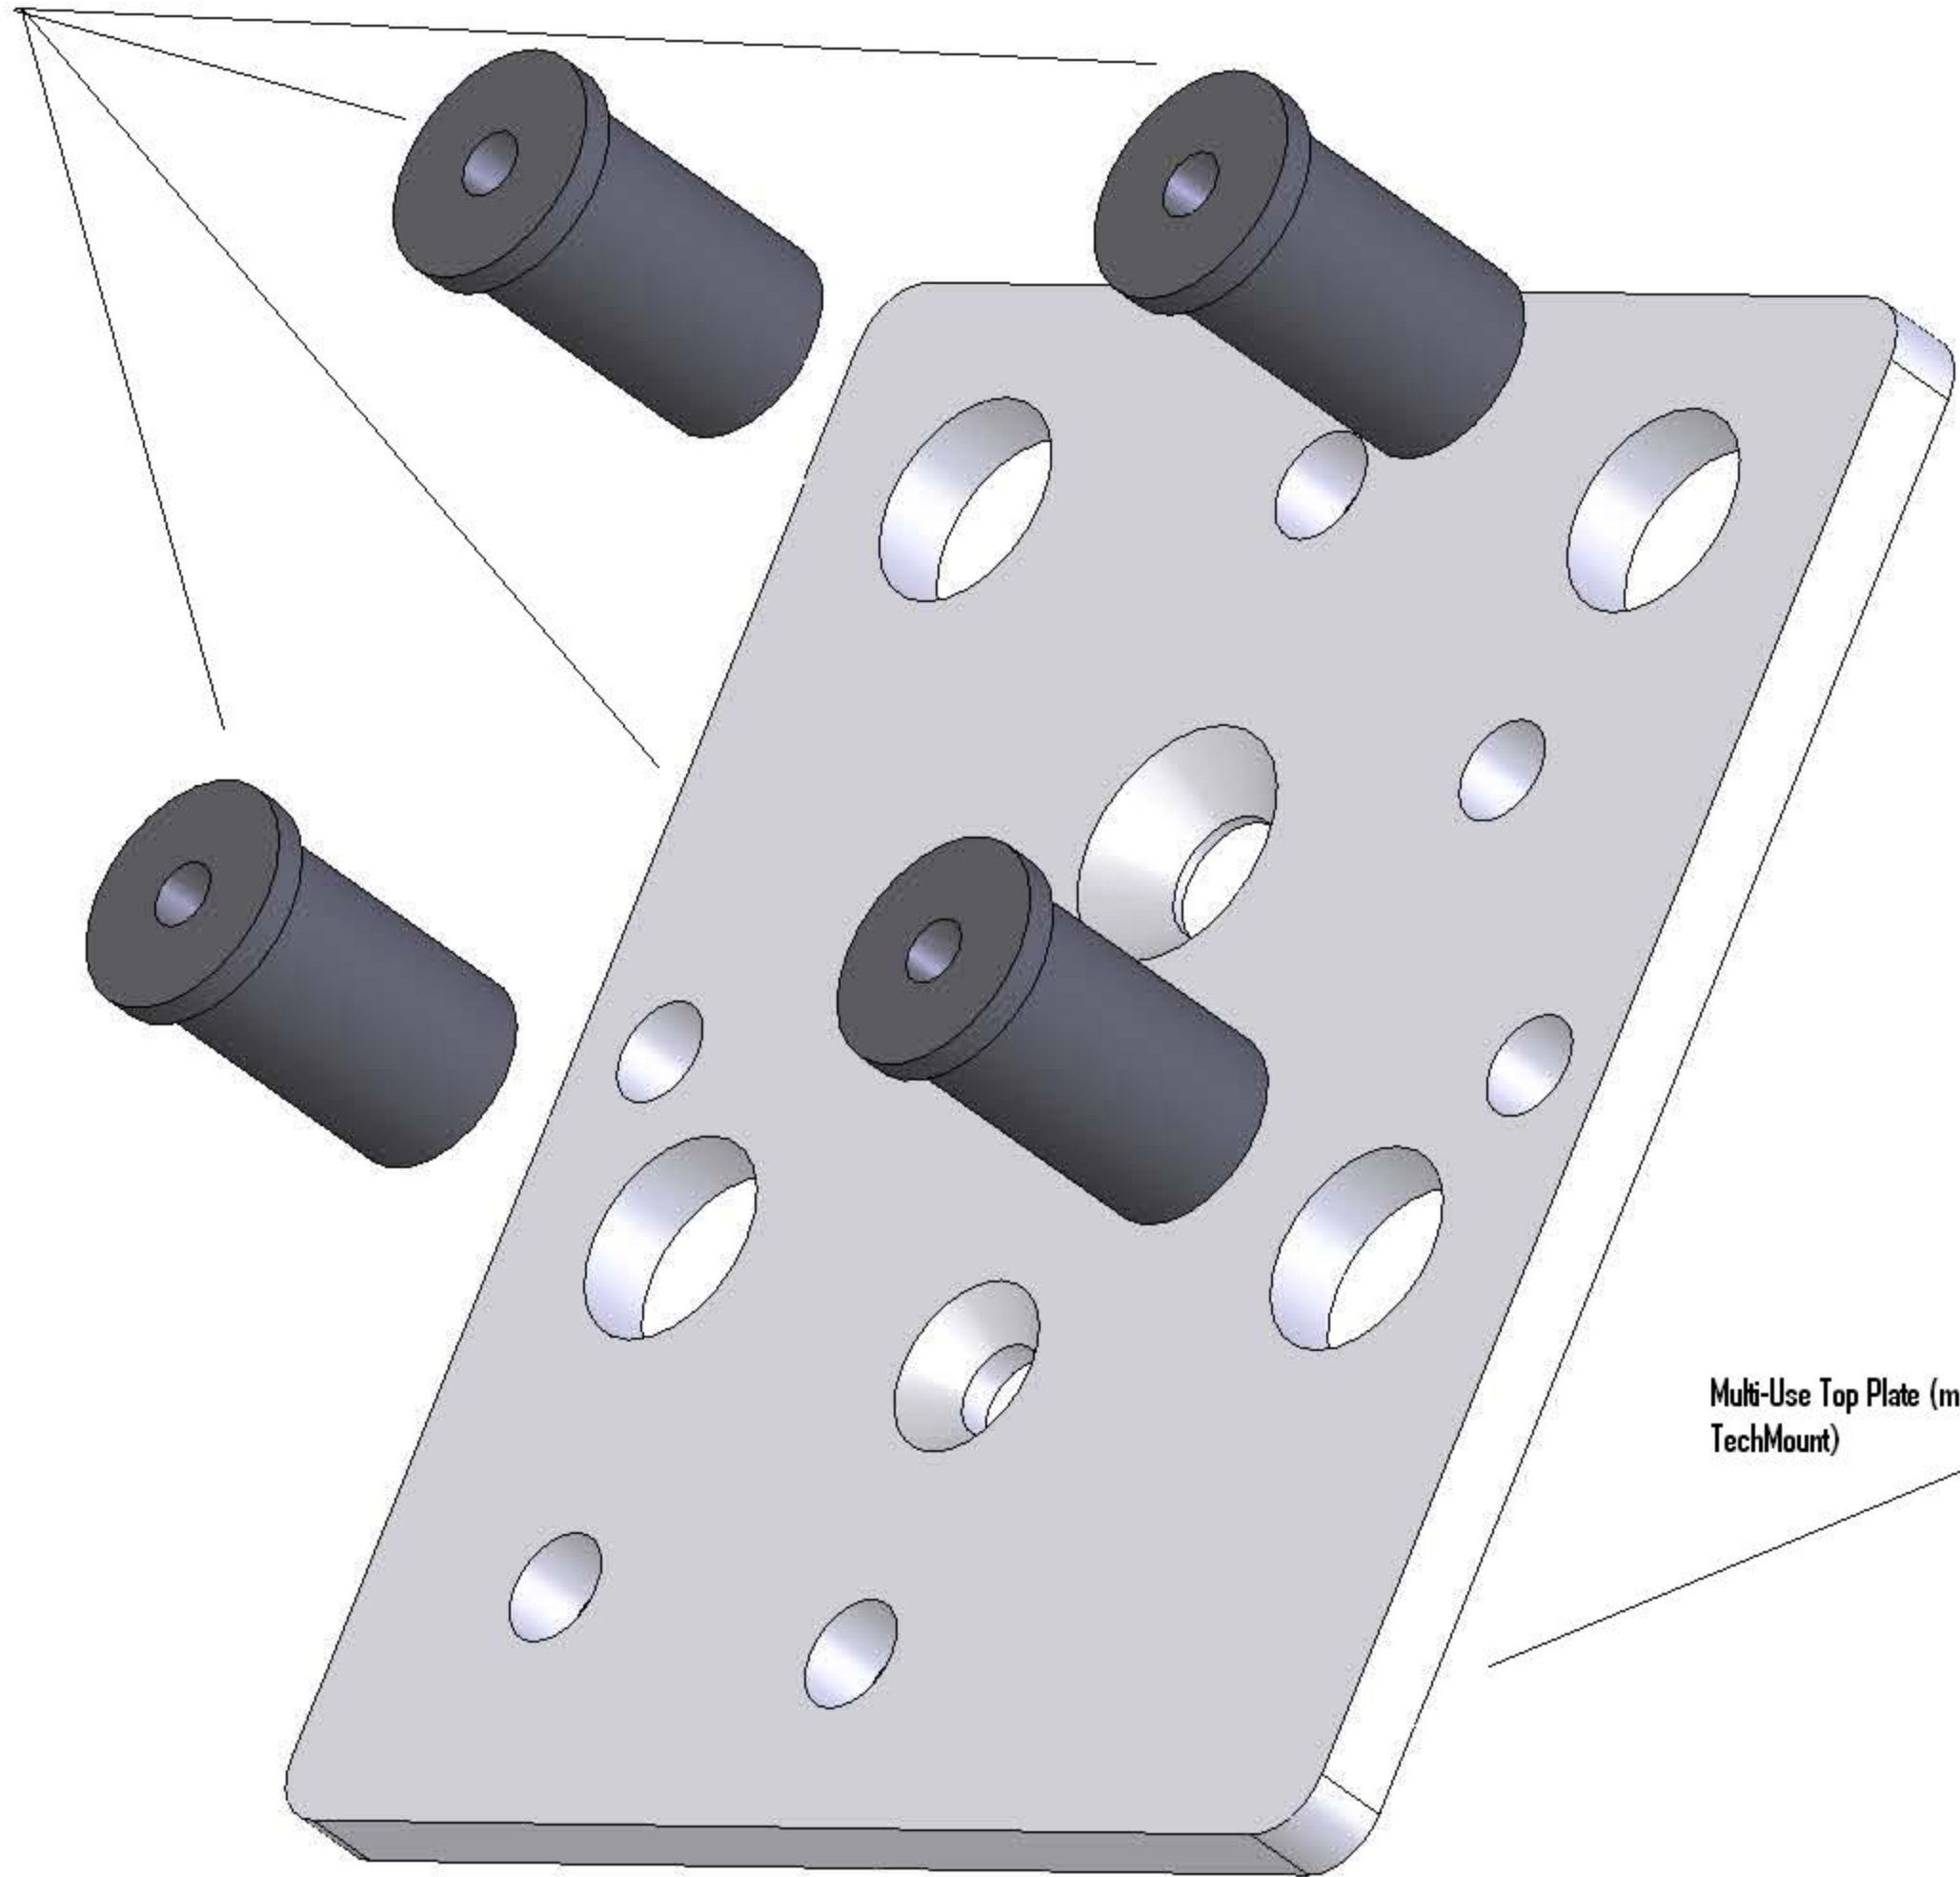

(4) 6-32 x 1/2 Rubber expansion nuts

Multi-Use Top Plate (may be mounted onto any TechMount)